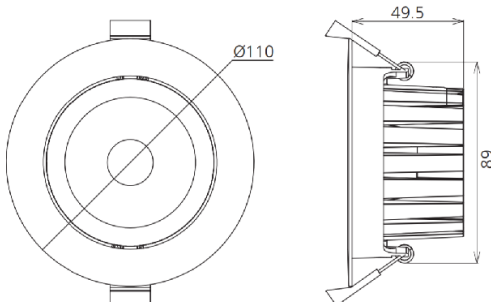

VENUS

Type:

Specification Notes:

IP65 Recessed Adjustable Downlight

FEATURES:

CODE	WATTS	BEAM ANGLE	DELIVERED LUMENS*	BODY COLOUR	OUTPUT CURRENT
EN102310W6D	10	60°	789	white	230 mA
EN102313W6D	13	60°	922	white	300 mA

LIGHT QUALITY:

CCT:	3000K
CRI:	> 90
SCDM:	<3
Lifetime:	40,000 hrs
Beam Angle:	60°
Light Emission:	Direct (adjustable)
Power Supply:	AC200-240V 50/60Hz
Driver:	TRIAC (reduced flicker)

PHYSICAL FEATURES:

IP Rating:	IP65
IK Rating:	N/A
Body:	ADC12 Aluminium
Lens:	Diamond faceted surface lens
Driver Position:	Remote